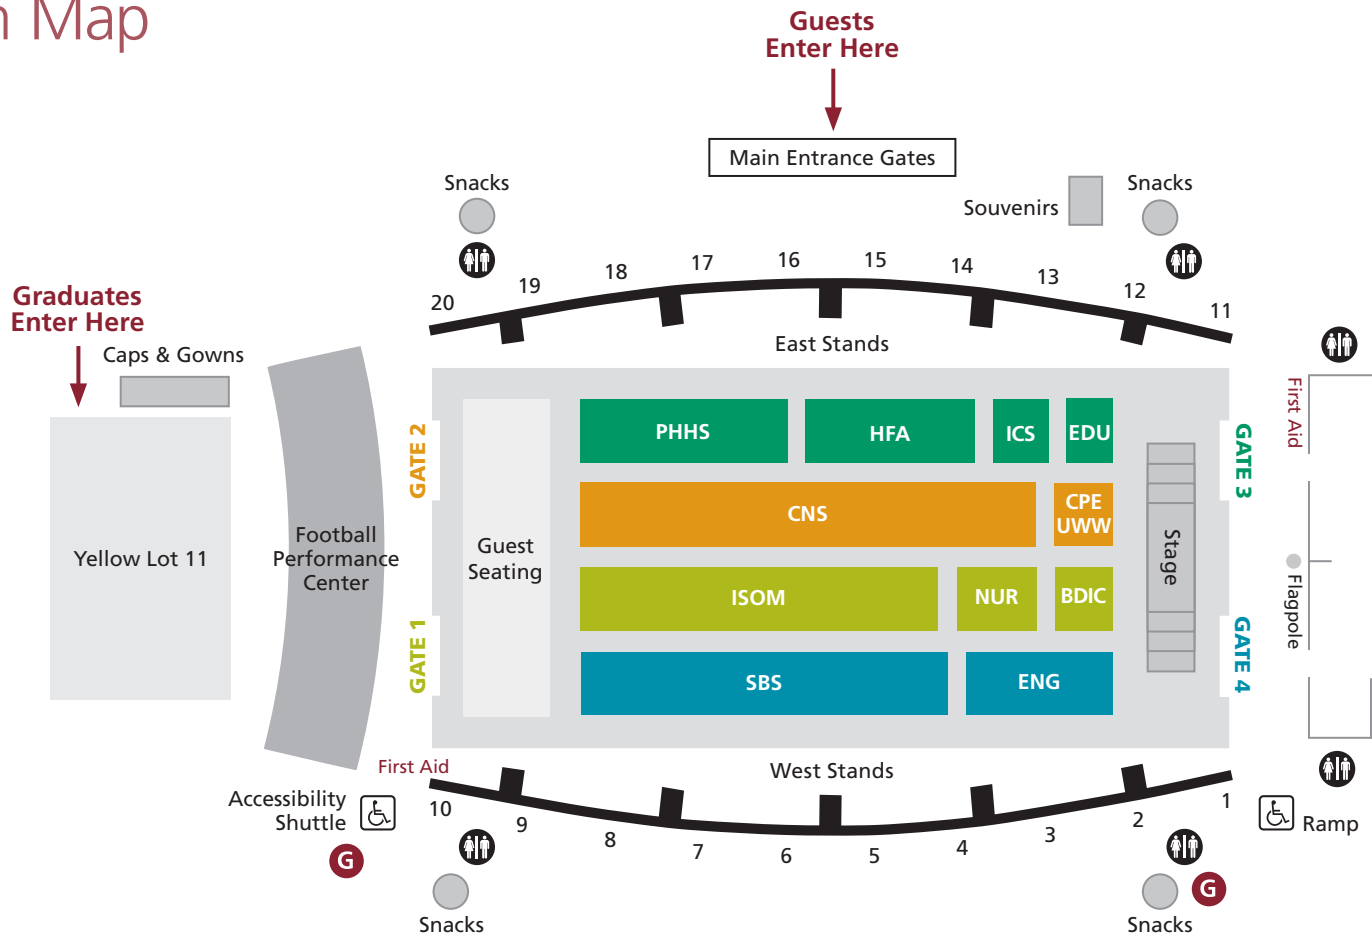

Stadium Map

PROCESSIONAL ENTRY POINTS

- GATE 1**
 Bachelor's Degree with Individual Concentration
 Nursing
 Isenberg School of Management
- GATE 2**
 Continuing & Professional Education
 University Without Walls
 Natural Sciences

- GATE 3**
 Education
 Information & Computer Sciences
 Humanities & Fine Arts
 Public Health & Health Sciences
- GATE 4**
 Engineering
 Social & Behavioral Sciences

- KEY**
- BDIC** Bachelor's Degree with Individual Concentration
 - CPE** Continuing & Professional Education
 - EDU** College of Education
 - ENG** College of Engineering
 - HFA** College of Humanities & Fine Arts
 - ICS** College of Information & Computer Sciences
 - ISOM** Isenberg School of Management
 - CNS** College of Natural Sciences
 - NUR** College of Nursing
 - PHHS** School of Public Health & Health Sciences
 - SBS** College of Social & Behavioral Sciences
- G** = Golf Cart Station