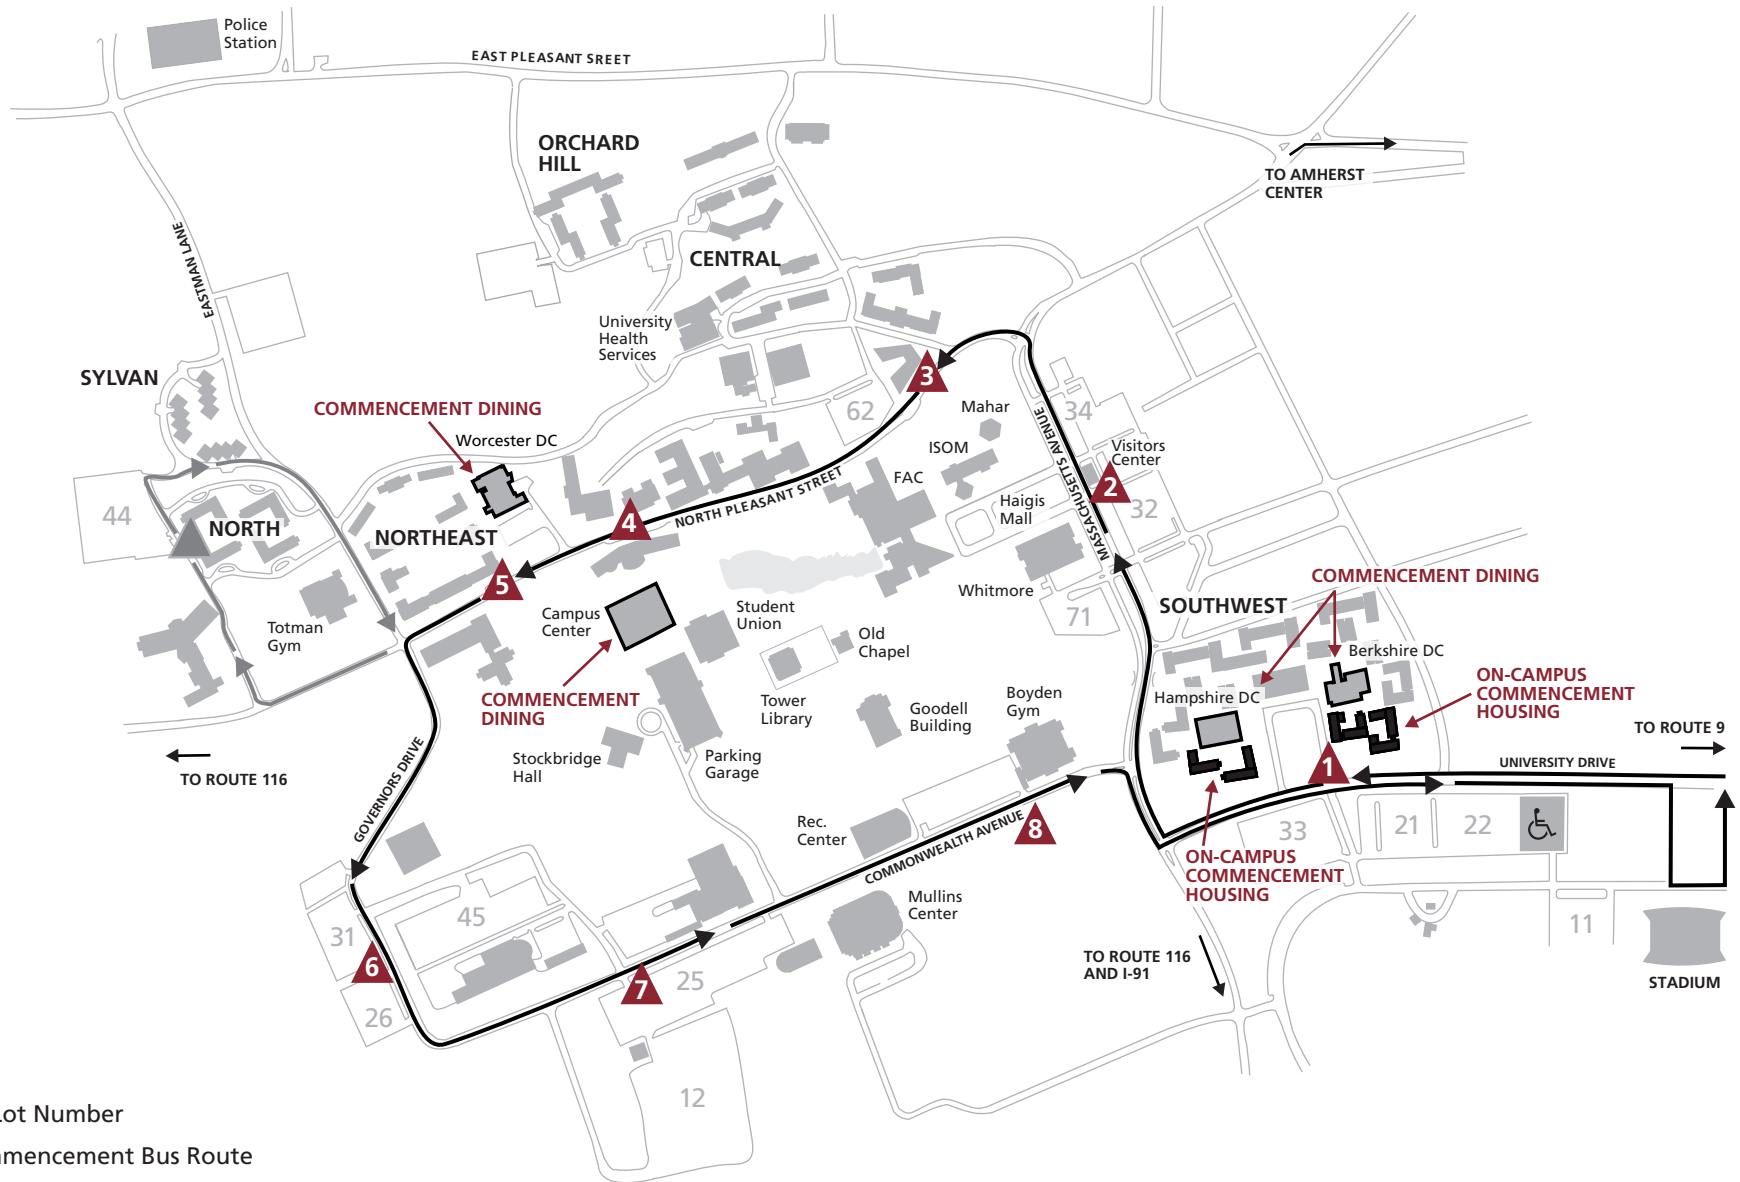

Post-Commencement Shuttles (Friday)

SYMBOL KEY

-  = Bus Stop
- 11 = Parking Lot Number
-  = Post Commencement Bus Route
-  = Overflow Parking ONLY