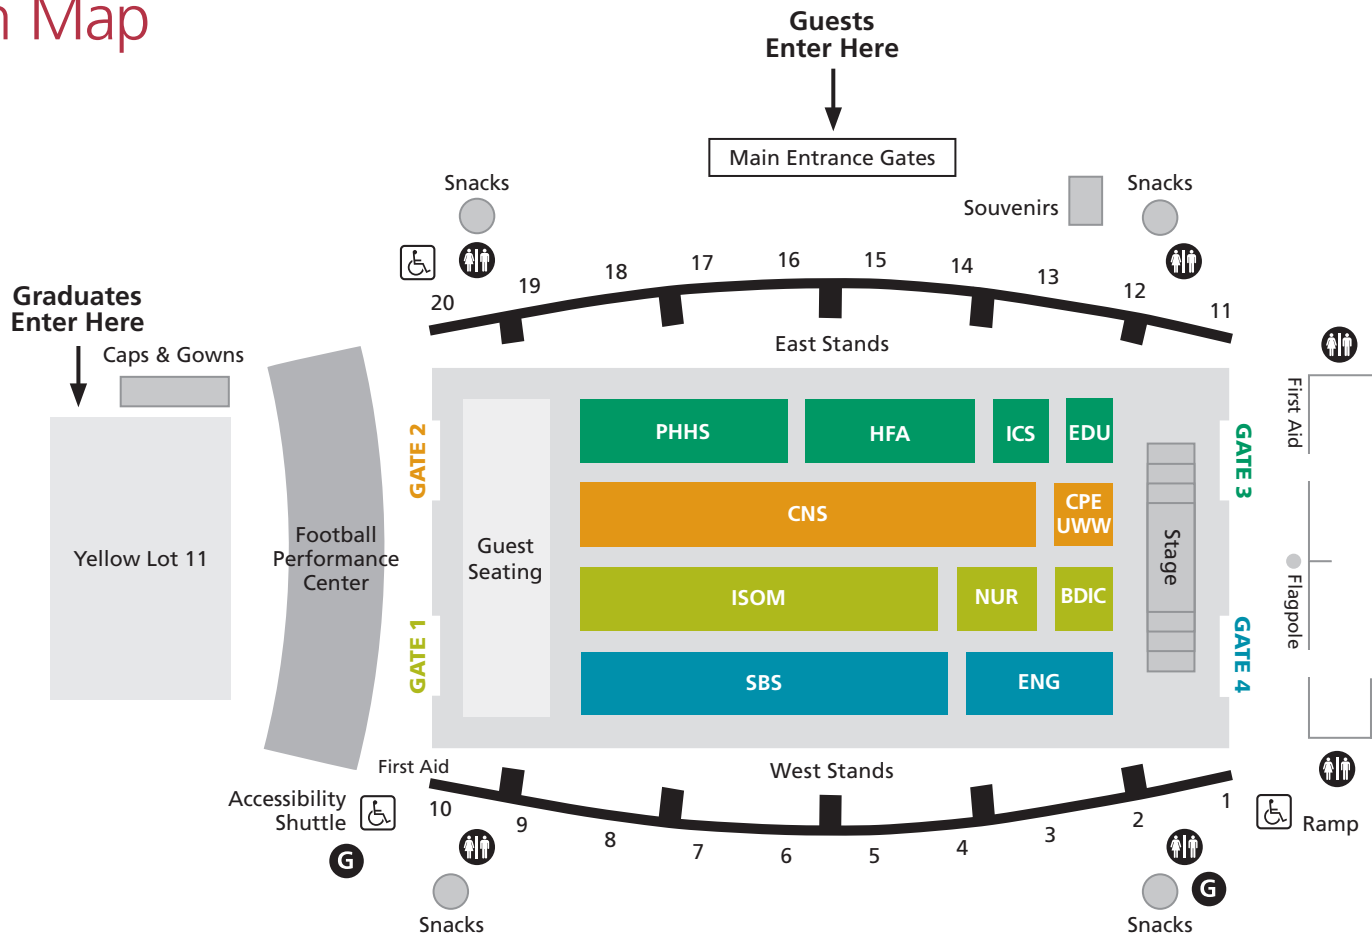

Stadium Map

PROCESSIONAL ENTRY POINTS

- GATE 1**
Bachelor's Degree with Individual Concentration
Nursing
Isenberg School of Management
- GATE 2**
Continuing & Professional Education
University Without Walls
Natural Sciences

- GATE 3**
Education
Information & Computer Sciences
Humanities & Fine Arts
Public Health & Health Sciences
- GATE 4**
Engineering
Social & Behavioral Sciences

KEY

- BDIC** Bachelor's Degree with Individual Concentration
CPE Continuing & Professional Education
EDU College of Education
ENG College of Engineering
HFA College of Humanities & Fine Arts
ICS College of Information & Computer Sciences
ISOM Isenberg School of Management
CNS College of Natural Sciences
NUR College of Nursing
PHHS School of Public Health & Health Sciences
SBS College of Social & Behavioral Sciences

G = Golf Cart Station